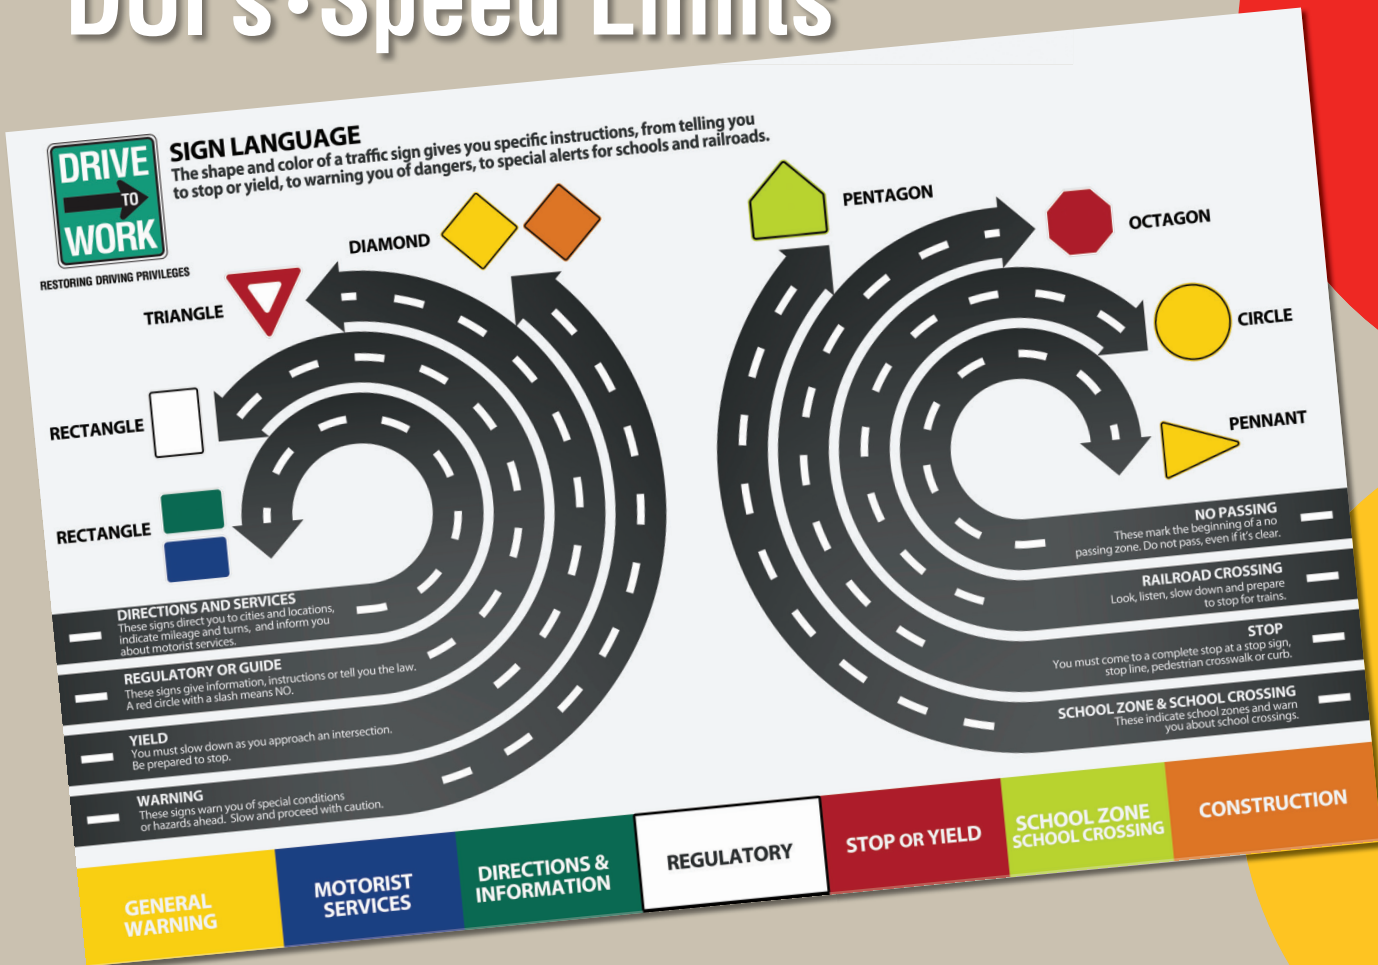

DTW DRIVING SCHOOL

Road Signs • Right of Way DUI's • Speed Limits

IF YOU ARE REQUIRED TO ATTEND DRIVING SCHOOL

- By Court order – to avoid traffic violation
- By DMV – due to too many demerit points
- By Insurance Company – to keep premiums down
- Voluntarily – to earn 5 merit points

THEN TAKE OUR 8-HOUR, DMV-APPROVED DRIVER IMPROVEMENT CLINIC

Classroom:

- 1735 Summit Avenue, Richmond VA 23230
- Saturday or Sunday (see www.dtwdrivingschool.org for schedule)
- Cost: \$65 (\$10 Rebate for Drive-To-Work Clients)

On-Line:

- On the internet, on your schedule
- Eight modules: complete a module, take a break, start again later
- Cost: \$50 (\$5 Rebate for Drive-To-Work Clients)

TO REGISTER: call 804-918-6634 or at www.dtwdrivingschool.org